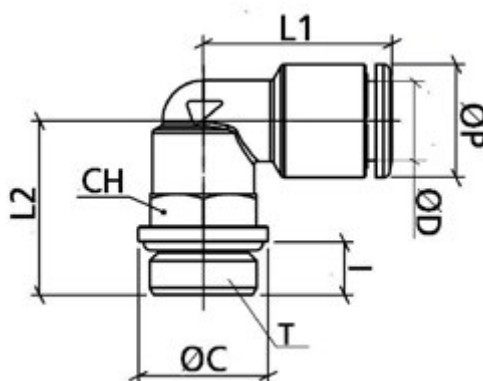

# Data Sheet

Article number: 589OTRL08G03

Description: Metal Push-in fitting, elbow,  $\varnothing 8$  / G3/8", w. o-ring  
Type: OTRL08G03, Nickel plated brass

## Measures

= 8

= G3/8"

= 14

= 20

= 7.5

= 23

= 23

= 13

Weight = 28